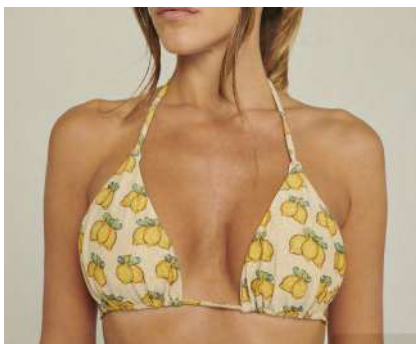

ART110_HMLF67

Size : XS S M L | PRICE :
Color : hmlf67 | €
Code : art110

ART110_HMLF68

Size : XS S M L | PRICE :
Color : hmlf68 | €
Code : art110

ART110_HMLF69

Size : XS S M L | PRICE :
Color : hmlf69 | €
Code : art110