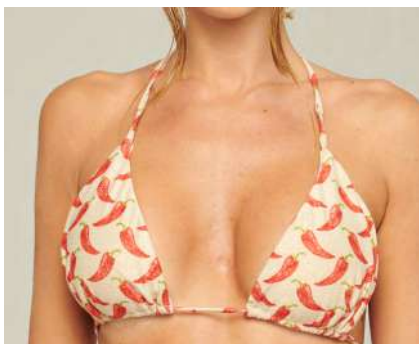

ART110_HMLF67

Size : XS S M L | PRICE :
Color : hmlf67 | €
Code : art110

ART110_HMLF68

Size : XS S M L | PRICE :
Color : hmlf68 | €
Code : art110

ART110_HMLF69

Size : XS S M L | PRICE :
Color : hmlf69 | €
Code : art110